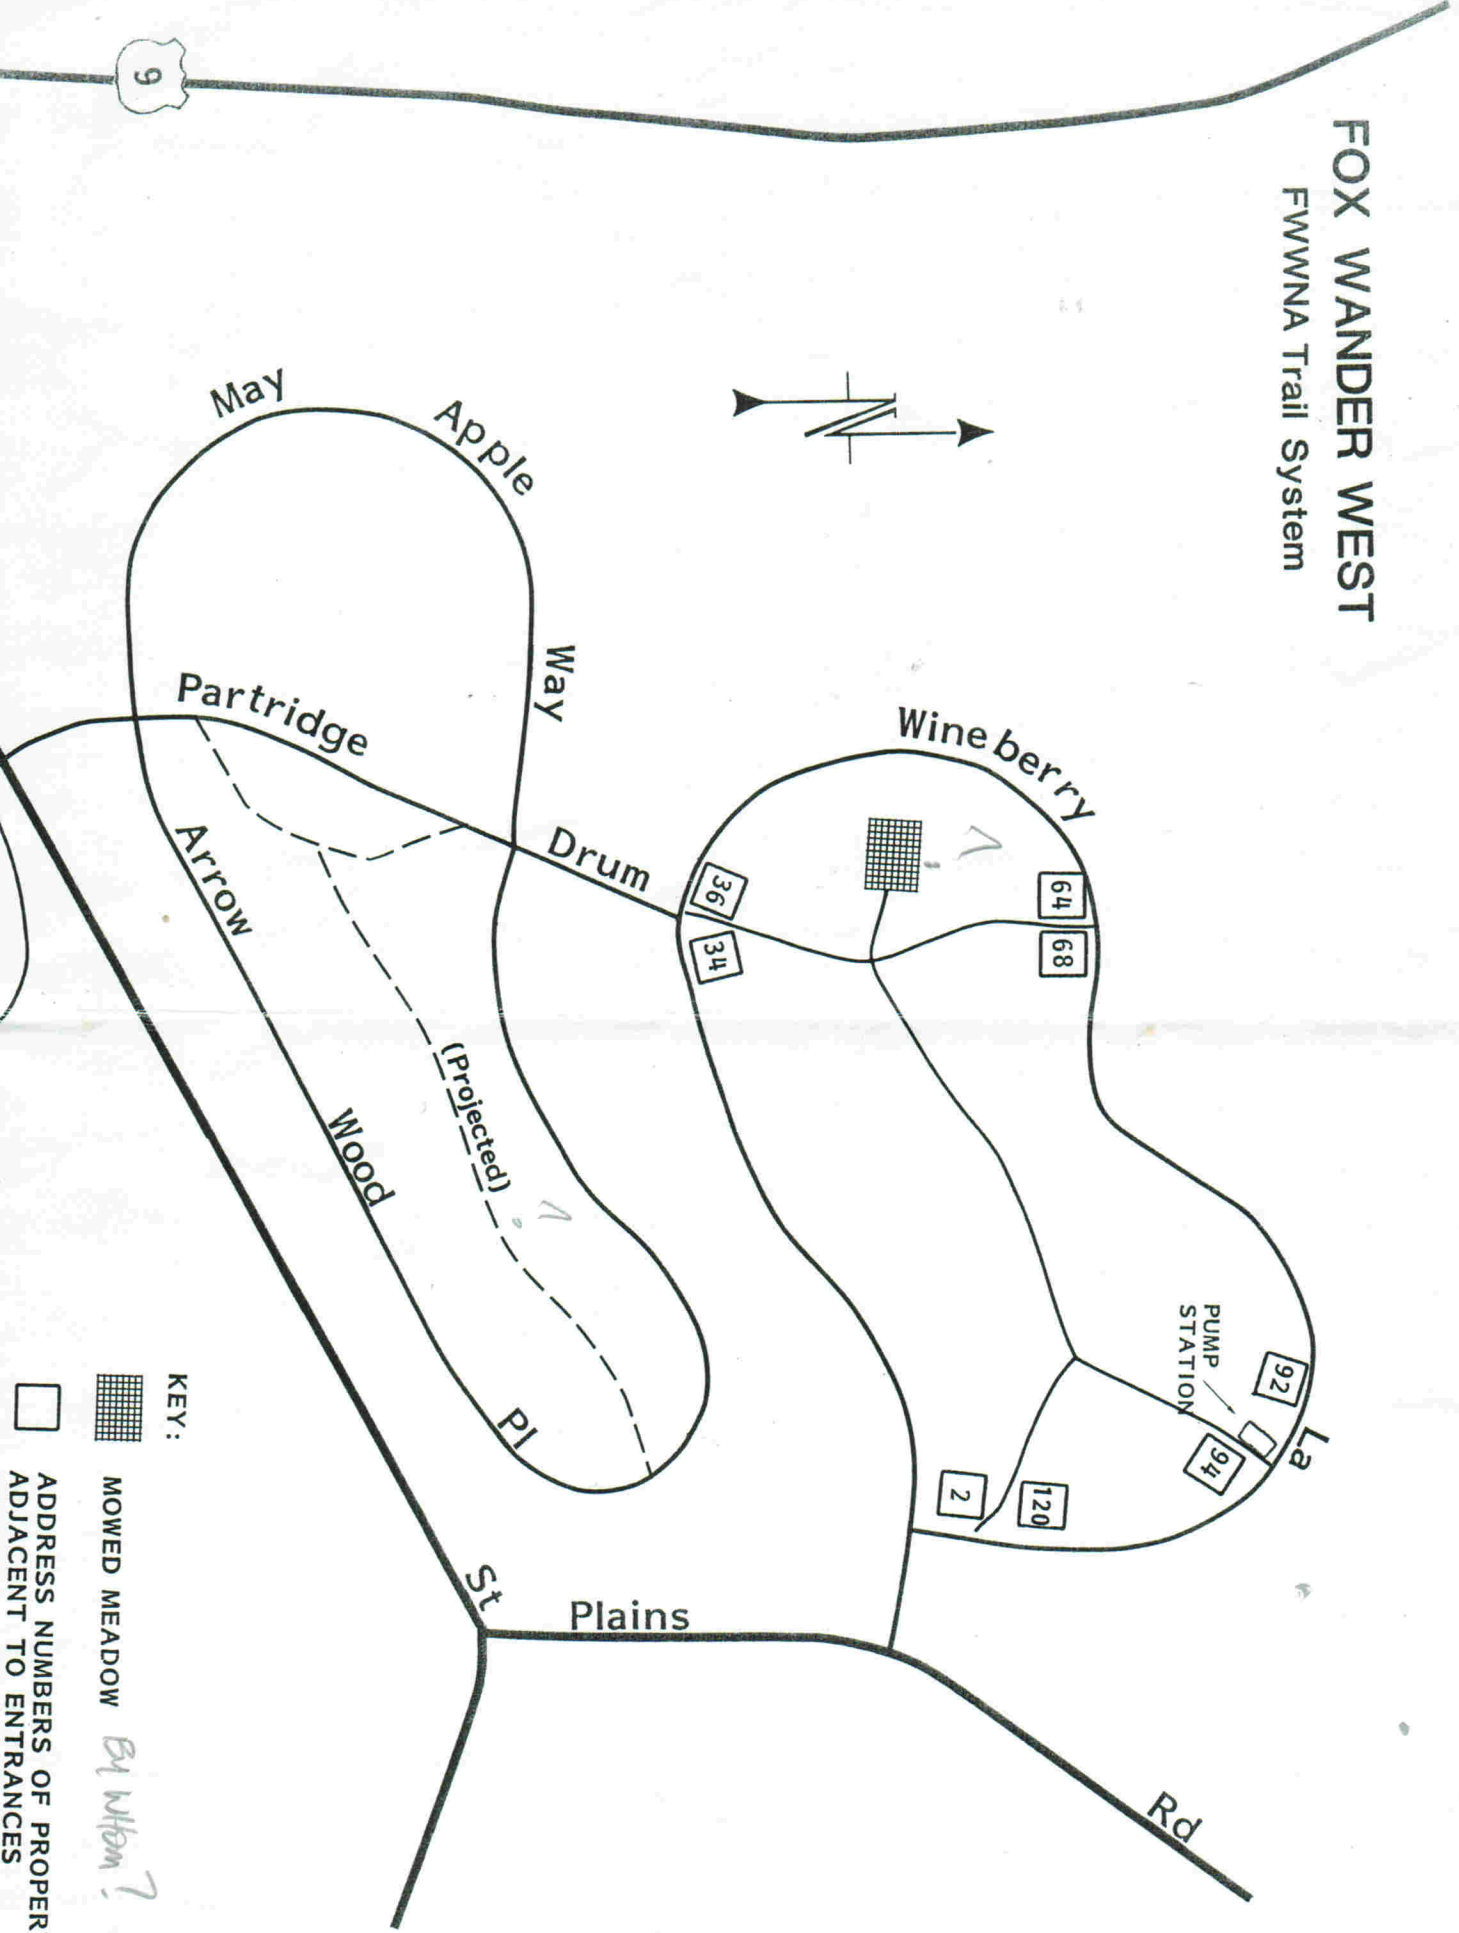

FOX WANDER WEST

FWWNA Trail System

KEY:

MOWED MEADOW *By whom?*

ADDRESS NUMBERS OF PROPERTIES ADJACENT TO ENTRANCES